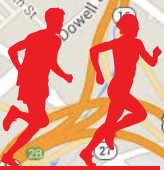

**Start & Finish**  
MLK Blvd / Church St intersection  
Romare Bearden Park - Uptown CLT

**START/FINISH**

**KAPPA FOUNDATION OF CHARLOTTE**  
**HEALTHY 5K**  
**ACHIEVEMENT** **RUN-WALK**